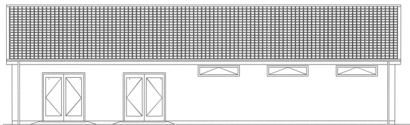

west elevation

north elevation

east elevation

south elevation

REVISIONS
A -

PROPOSED ELEVATIONS

St Augustines Site,
Swalecliffe
Kent

TANKERTON FOOTBALL CLUB
CLUB HOUSE